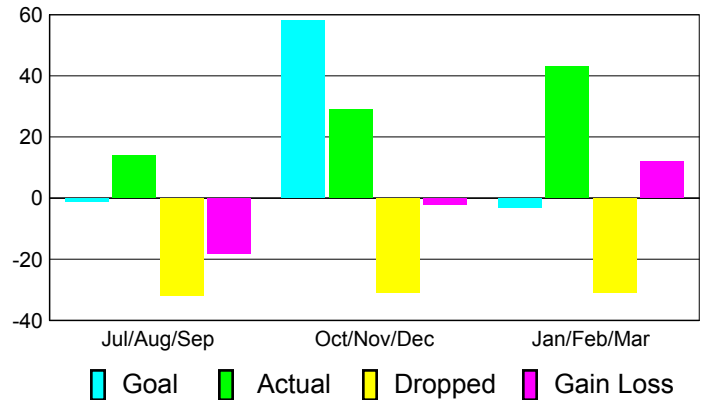

Membership Results 2010-2011

Goal, New, Dropped, Gain/Loss

Comparison of Membership Gain/Loss

Current Year Compared to the Previous Year