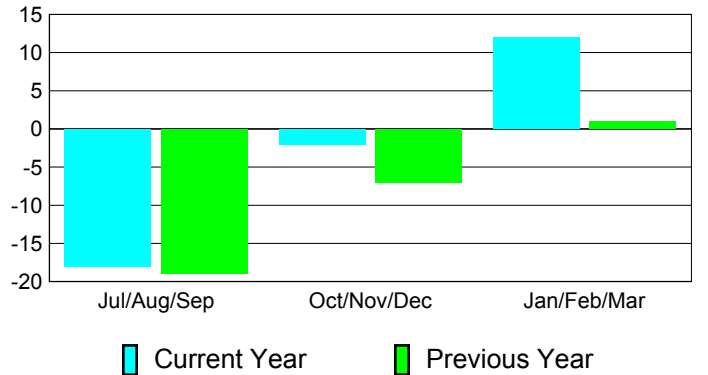

Membership Results
2010-2011

Membership
2009-2010

Month	Net Memb Goal	Actual New Memb	Actual Dropped Memb	Gain/Loss of Memb	Gain/Loss of Memb
Jul/Aug/Sep	-1	14	-32	-18	-19
Oct/Nov/Dec	58	29	-31	-2	-7
Jan/Feb/Mar	-3	43	-31	12	1
Totals	54	86	-94	-8	-25

Membership Results 2010-2011

Goal, New, Dropped, Gain/Loss

Comparison of Membership Gain/Loss

Current Year Compared to the Previous Year

Gender Comparison 2010-2011

Jul/Aug/Sep

Oct/Nov/Dec

Jan/Feb/Mar